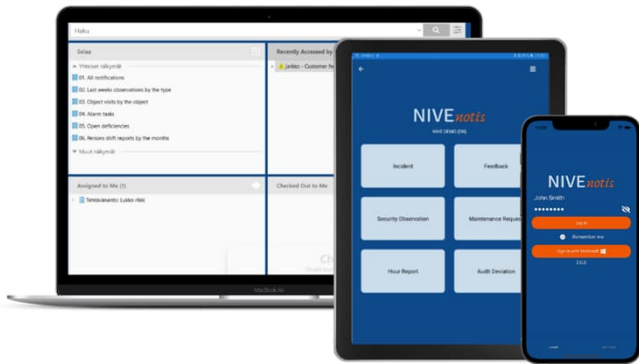

NIVE *notis*

Benefits of Nive Notis

- ✓ Easily report even the smallest observations on site
- ✓ High quality observations with automatic location data
- ✓ Editable user interface and workflows
- ✓ Security tested with a reliable M-Files integration
- ✓ Faster service processes and response times
- ✓ Observations processing history and audit progress can be tracked

More information → <https://notis.nive.fi/en/>

What is Nive Notis?

With the Nive Notis mobile application you can easily, securely and instantly report important observations and reports including included location data from the observation site directly to the company's information management system, where the information is immediately ready for further processing.

How does it work?

Every application user needs an active M-Files-license. The app is available for all iOS- and Android devices.

The user interface of the application, the types of observation and the data to be collected can be configured directly in the client's M-Files Admin tool.

The user can attach pictures and/or videos to improve the quality of the observation.

Automatic GPS-coordinates and address information can be added to the observation if necessary. The user can also set the location manually.